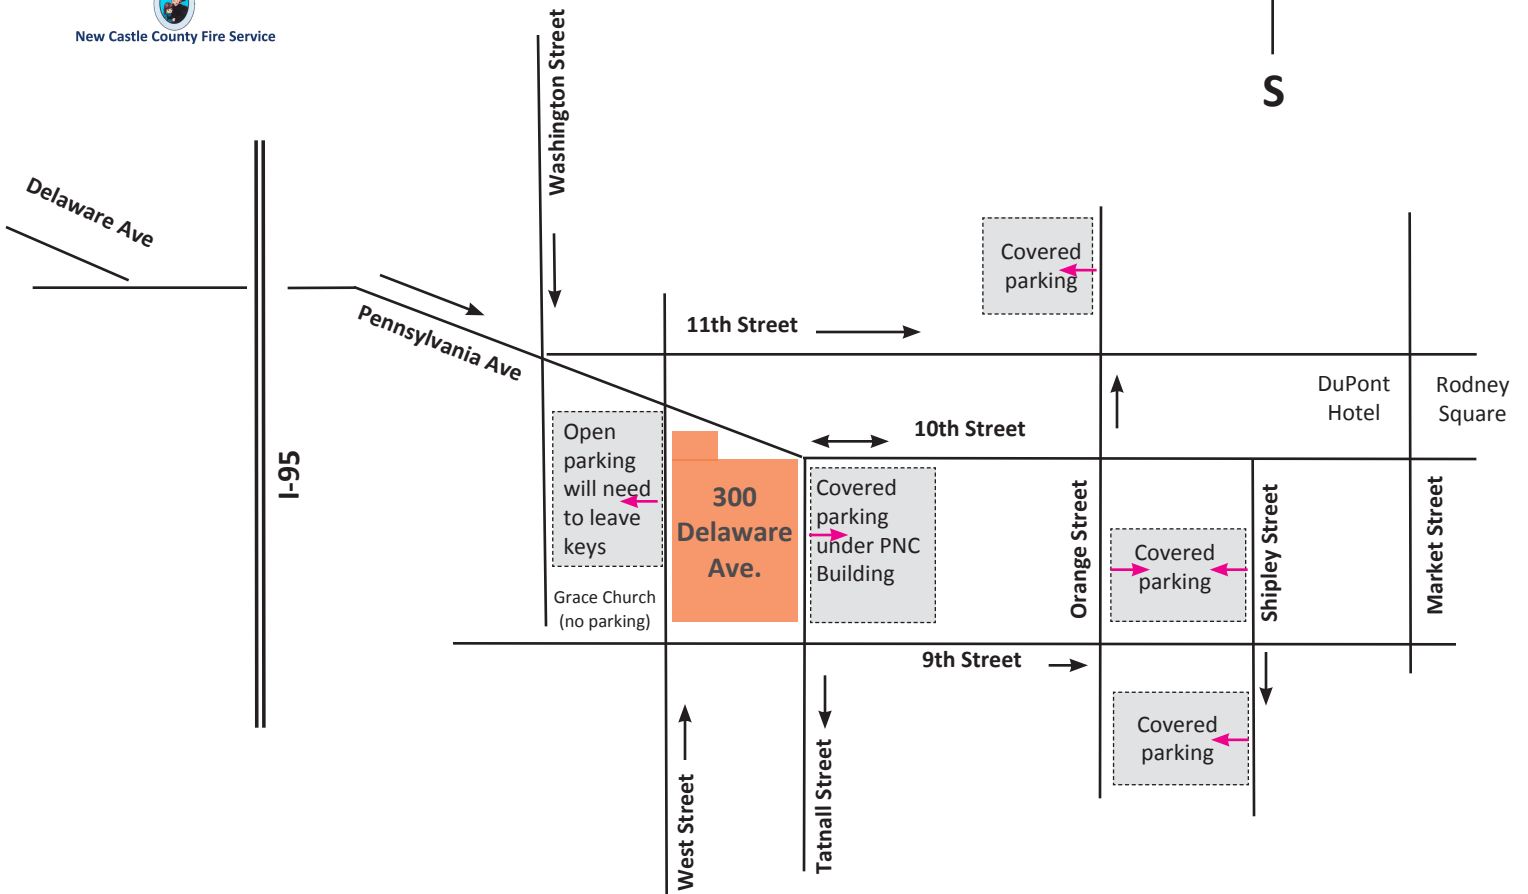

2018 Over the Edge Parking Map

America's Most Convenient Bank®

New Castle County Fire Service

Map is not drawn to scale

Our most important piece of advice is to be sure that you try to allow yourself extra time to find parking. We ask that you arrive in the building 1 hour prior to your scheduled rappel time. Please plan accordingly.