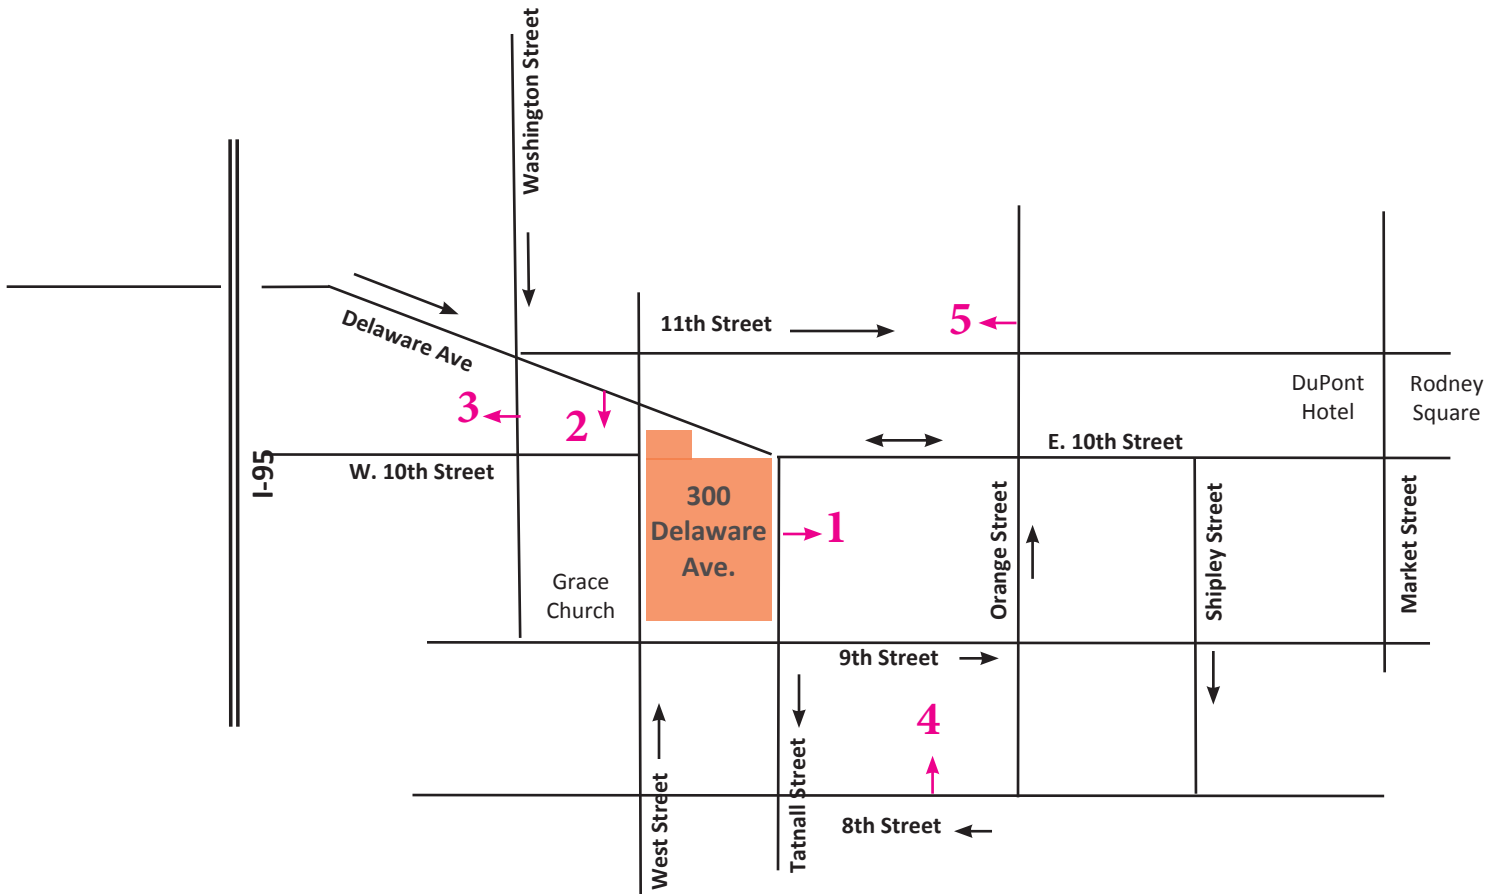

# Map to Parking

## Key

- 1** - 222 Delaware Ave garage, covered parking, hourly rate up to \$12/day
- 2** - Sheraton Suites Wilmington Downtown, 422 Delaware Ave; flat rate \$12/day
- 3** - WSFS Building - covered parking garage, 1001 Washington Street; hourly rates up to \$12/day
- 4** - 8th Street Lot; hourly rates up to \$9/day
- 5** - 1101 N. Orange Street; covered parking, hourly rates up to \$12/day

→ Pink arrow denotes entrance to parking

Map is not drawn to scale